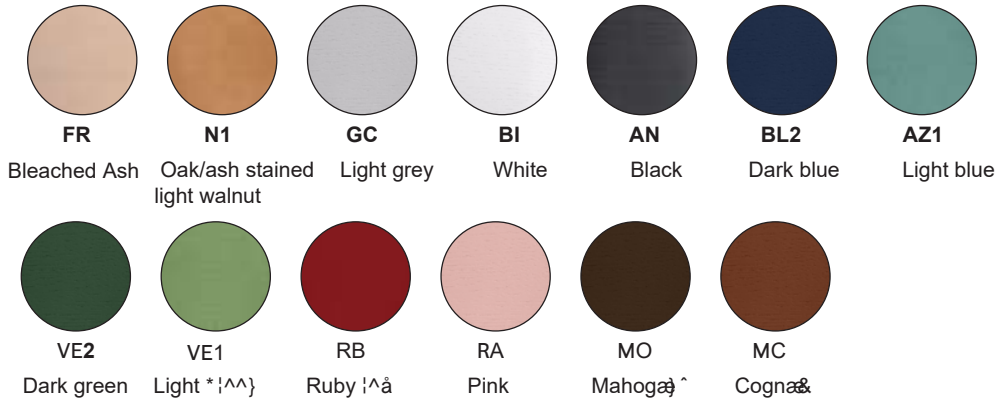

Jazz Stool

Manufacturer: Pedrali, Italy

Lacquered wood with visible grains